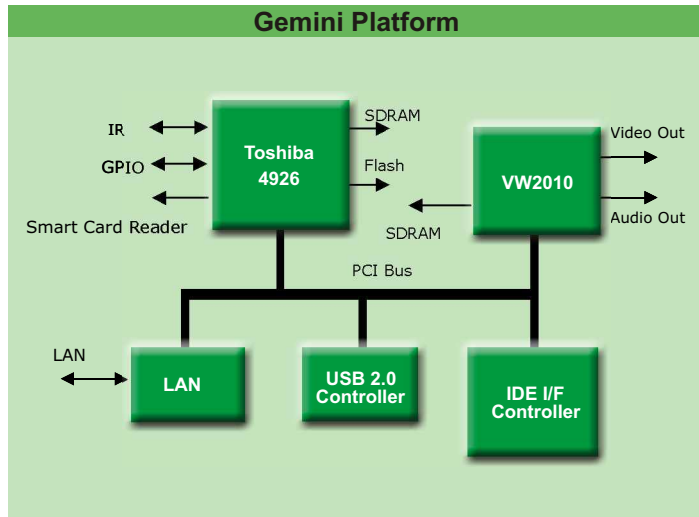

IP Set-Top Box

■ **STB Outlook**

Pearl White Color, Stylish Design

Dimension:

W: 221mm H:42mm L: 170mm

Streaming Video in The Broadband Era

In light of solving the problem of network congestion, telecom around the world has invested enormous capital in constructing high-speed networks such as xDSL, Cable and FTTH (Fiber To The Home). One of the revolutionary application in the broadband environment is the Video On Demand (VOD). Coventive provide a series of IP STB products for streaming digital video over a local or wide area network (LAN/WAN).

■ **Front View**

Control Buttons on the Front Panel

■ **Back View**

Various I/O on the back Panel

■ **STB with Stand**

Design for Space Saving

Various Hardware Platform

Software Specification

| | |
|----------------------------------|--|
| OS | Embedded Linux |
| Browser | Compact Browser TV Font IME Support Direct Input by Remote Controller Can input the: Japanese, English, Number, Symbol.. etc. |
| Update Method | Supervisor Quick on-site Update by USB I/F Flash Center Server Controlled Remote Update by LAN I/F Forced update Boot Loader, Kernel and Application Program |
| Smart Card | User Authentication and Access Control |
| VOD player features | Video Formats: MPEG1, MPEG2, MPEG4 Program Stream & Transport Stream Trick play support: Play, Pause, Stop, FF, RW |
| Multicast player features | Video Formats: MPEG1, MPEG2, MPEG4 Program Stream & Transport Stream Trick play support: Play, Pause, Stop |