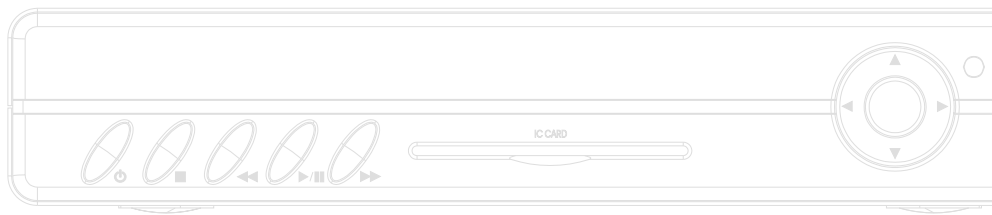

IP Set-Top Box

■ **STB Outlook**

Pearl White Color, Stylish Design

Dimension:

W: 221mm H:42mm L: 170mm

Streaming Video in The Broadband Era

In light of solving the problem of network congestion, telecom around the world has invested enormous capital in constructing high-speed networks such as xDSL, Cable and FTTH (Fiber To The Home). One of the revolutionary application in the broadband environment is the Video On Demand (VOD). Coventive provide a series of IP STB products for streaming digital video over a local or wide area network (LAN/WAN).

■ **Front View**

Control Buttons on the Front Panel

■ **Back View**

Various I/O on the back Panel

■ **STB with Stand**

Design for Space Saving

Various Hardware Platform

Software Specification