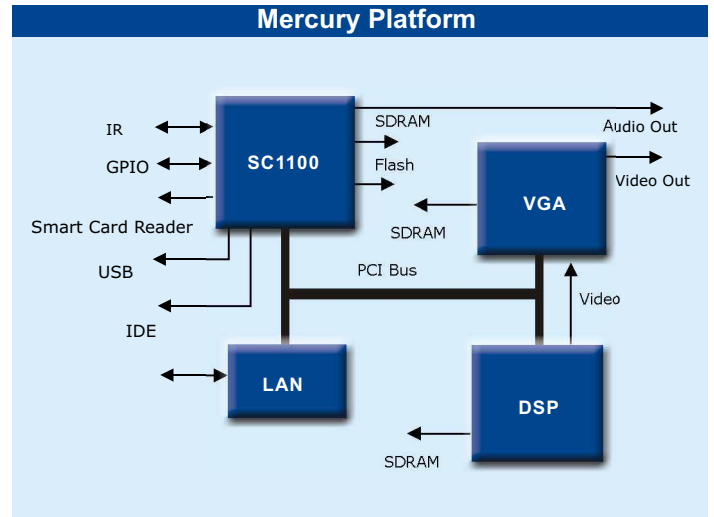

IP Set-Top Box

■ **STB Outlook**

Pearl White Color, Stylish Design

Dimension:

W: 221mm H:42mm L: 170mm

Streaming Video in The Broadband Era

In light of solving the problem of network congestion, telecom around the world has invested enormous capital in constructing high-speed networks such as xDSL, Cable and FTTH (Fiber To The Home). One of the revolutionary application in the broadband environment is the Video On Demand (VOD). Coventive provide a series of IP STB products for streaming digital video over a local or wide area network (LAN/WAN).

■ **Front View**

Control Buttons on the Front Panel

■ **Back View**

Various I/O on the back Panel

■ **STB with Stand**

Design for Space Saving

Various Hardware Platform

Software Specification

| | |
|----------------------------------|--|
| OS | Embedded Linux |
| Browser | Compact Browser TV Font IME Support Direct Input by Remote Controller Can input the: Japanese, English, Number, Symbol.. etc. |
| Update Method | Supervisor Quick on-site Update by USB I/F Flash Center Server Controlled Remote Update by LAN I/F Forced update Boot Loader, Kernel and Application Program |
| Smart Card | User Authentication and Access Control |
| VOD player features | Video Formats: MPEG1, MPEG2, MPEG4 Program Stream & Transport Stream Trick play support: Play, Pause, Stop, FF, RW |
| Multicast player features | Video Formats: MPEG1, MPEG2, MPEG4 Program Stream & Transport Stream Trick play support: Play, Pause, Stop |