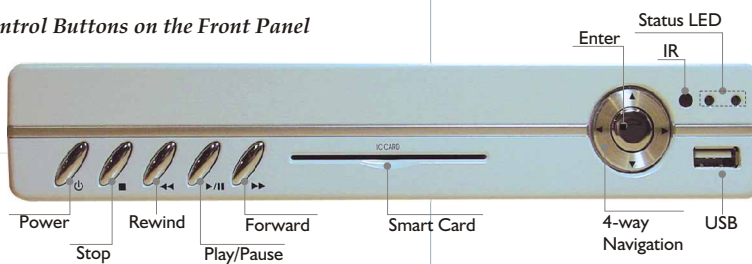

IP Set-Top Box

■ **STB Outlook**

Pearl White Color, Stylish Design

Dimension:

W: 221mm H:42mm L: 170mm

Streaming Video in The Broadband Era

In light of solving the problem of network congestion, telecom around the world has invested enormous capital in constructing high-speed networks such as xDSL, Cable and FTTH (Fiber To The Home). One of the revolutionary application in the broadband environment is the Video On Demand (VOD). Coventive provide a series of IP STB products for streaming digital video over a local or wide area network (LAN/WAN).

■ **Front View**

Control Buttons on the Front Panel

■ **Back View**

Various I/O on the back Panel

■ **STB with Stand**

Design for Space Saving

Various Hardware Platform

Software Specification

| | |
|----------------------------------|--|
| OS | Embedded Linux |
| Browser | Compact Browser TV Font IME Support Direct Input by Remote Controller Can input the: Japanese, English, Number, Symbol.. etc. |
| Update Method | Supervisor Quick on-site Update by USB I/F Flash Center Server Controlled Remote Update by LAN I/F Forced update Boot Loader, Kernel and Application Program |
| Smart Card | User Authentication and Access Control |
| VOD player features | Video Formats: MPEG1, MPEG2, MPEG4 Program Stream & Transport Stream Trick play support: Play, Pause, Stop, FF, RW |
| Multicast player features | Video Formats: MPEG1, MPEG2, MPEG4 Program Stream & Transport Stream Trick play support: Play, Pause, Stop |