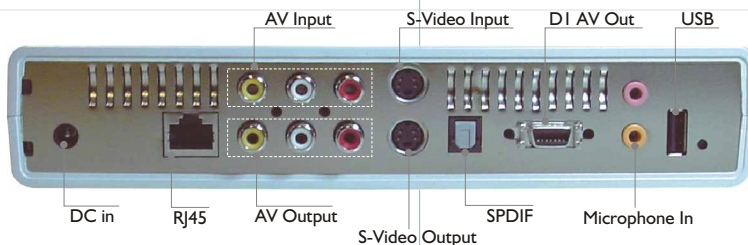

IP Set-Top Box

■ **STB Outlook**

Pearl White Color, Stylish Design

Dimension:

W: 221mm H:42mm L: 170mm

Streaming Video in The Broadband Era

In light of solving the problem of network congestion, telecom around the world has invested enormous capital in constructing high-speed networks such as xDSL, Cable and FTTH (Fiber To The Home). One of the revolutionary application in the broadband environment is the Video On Demand (VOD). Coventive provide a series of IP STB products for streaming digital video over a local or wide area network (LAN/WAN).

■ **Front View**

Control Buttons on the Front Panel

■ **Back View**

Various I/O on the back Panel

■ **STB with Stand**

Design for Space Saving

Various Hardware Platform

Software Specification

| | |
|----------------------------------|--|
| OS | Embedded Linux |
| Browser | Compact Browser TV Font IME Support Direct Input by Remote Controller Can input the: Japanese, English, Number, Symbol.. etc. |
| Update Method | Supervisor Quick on-site Update by USB I/F Flash Center Server Controlled Remote Update by LAN I/F Forced update Boot Loader, Kernel and Application Program |
| Smart Card | User Authentication and Access Control |
| VOD player features | Video Formats: MPEG1, MPEG2, MPEG4 Program Stream & Transport Stream Trick play support: Play, Pause, Stop, FF, RW |
| Multicast player features | Video Formats: MPEG1, MPEG2, MPEG4 Program Stream & Transport Stream Trick play support: Play, Pause, Stop |